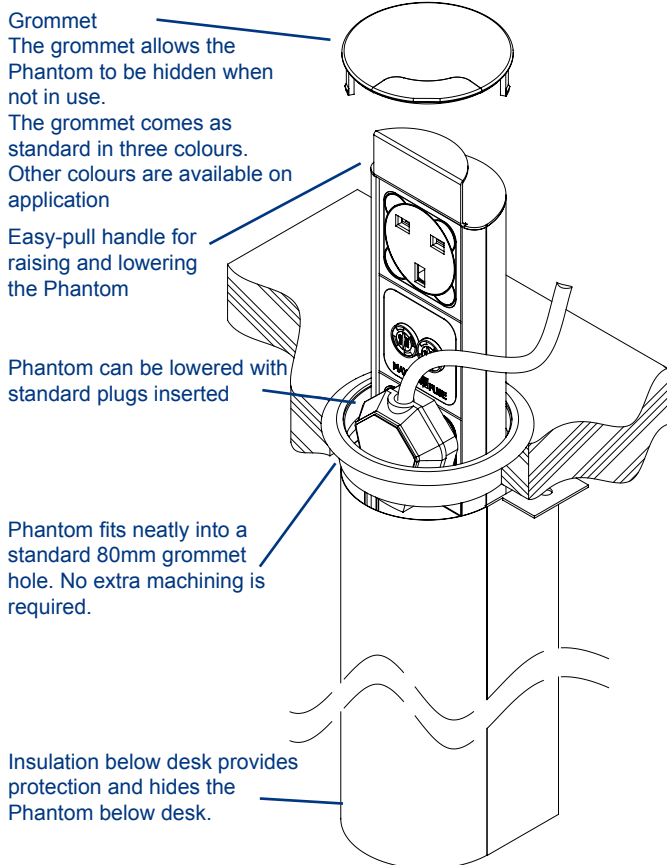

Features

Configuration:

Power only / Data only / Combined (Power & Data/AV)
Internal segregation between Power and Data/AV in combined PHANTOM

Insulation:

Fully earthed aluminium casing with fire retardant ABS fascias. A 2000V protective membrane is incorporated.

Earth Bonding:

A earth bond lead can be fitted on request.

Fusing: (to enable compliance to BS6396)

5 x 20mm anti-surge ceramic fuses, with colour-coded fuseclips to denote the rating (3.15A/5A)

Testing:

100% testing - continuity, polarity, insulation & earth

Soft Wiring (power)

Power wired to Wieland ST/GST connector allows starter cables to be changed to suit requirements, especially use during moves and changes (CHURN)

Phantom is fitted to the underside of the desk/table with screws.

Common Configurations*

*Other configurations available please call sales