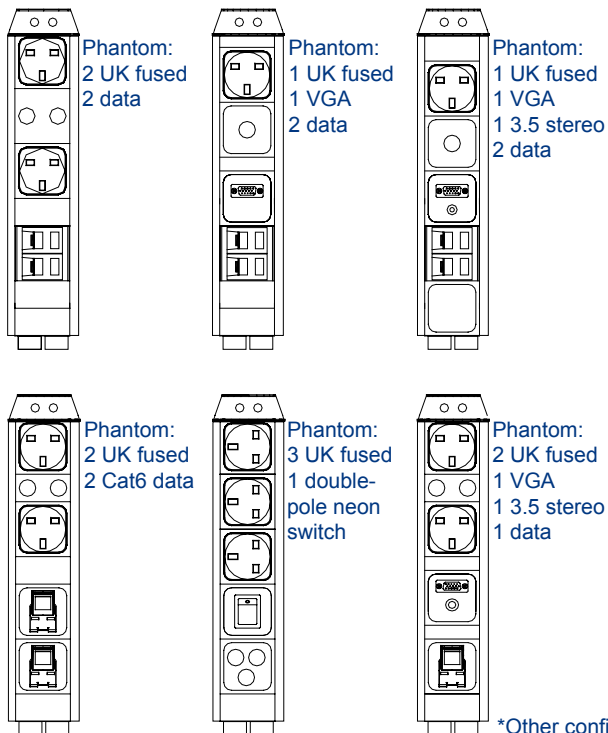

Common Configurations*

*Other configurations available please call sales