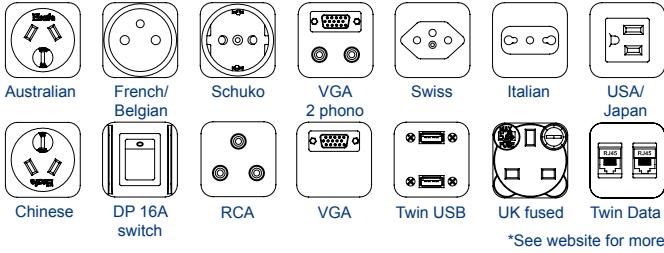

Common Modular Components*