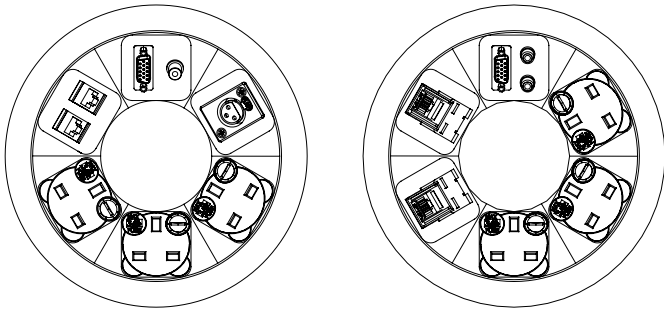

3UK,2RJ,AV

Common configurations*

3UK,2RJ,AV,XLR