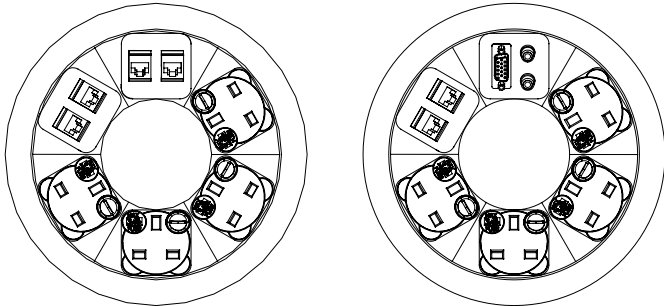

# HX-box

Developed primarily for conference/ meeting room desking, HX-BOX suits round or oval tables with virtually frameless detailing.

The hexagonal underdesk housing can accommodate anything up to 4 power and 4 data/AV outlets, and presents the sockets through a circular aperture of only 180mm.

## Common configurations\*

3UK,2RJ,AV,XLR

3UK,2RJ,AV

4UK,2RJ,AV

4UK,2RJ

4UK,4RJ

4UK,2RJ,VGA,2phono

\*Other configurations are available please call sales for further information

### Configuration:

Power only / Data only / Combined (Power & Data/AV)  
Internal segregation between Power and Data/AV in combined HXbox