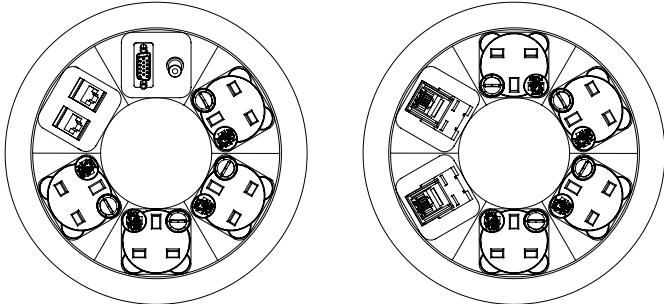

# HX-box

Developed primarily for conference/ meeting room desking, HX-BOX suits round or oval tables with virtually frameless detailing.

The hexagonal underdesk housing can accommodate anything up to 4 power and 4 data/AV outlets, and presents the sockets through a circular aperture of only 180mm.

## Common Modular Components\*

\*See website for more

## Common configurations\*

3UK,2RJ,AV,XLR

3UK,2RJ,AV

4UK,2RJ,AV

4UK,2RJ

4UK,4RJ

4UK,2RJ,VGA,2phono

\*Other configurations are available please call sales for further information