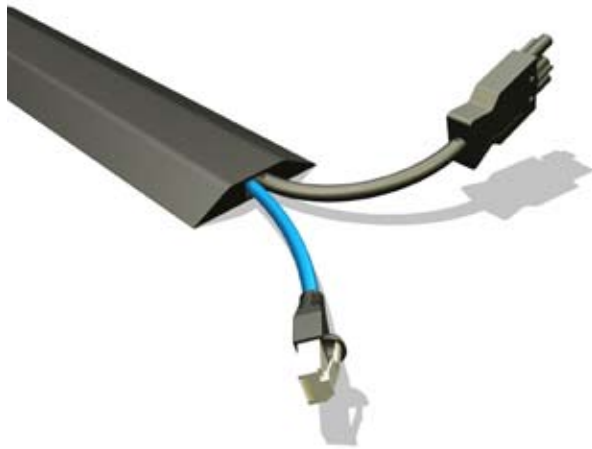

# cable trunking

THREE COMPARTMENT dual rigidity trunking allowing easy installation of cabling by 'wiping in' through the soft plastic covers.

Provides the necessary segregation of power and data/telecom cables required by BS6396.

Self-adhesive backing for attaching to smooth surfaces. May also be screw mounted for additional security.

Available in lengths up to 3.2m. cut lengths available to order

Colour black

Office Electrics CABLE PROTECTION will accommodate cables of many types offering a sturdy defence against shoes. Simply "snap open" the base of the profile, insert the cables and lay in position on the floor

Available in two sizes see below