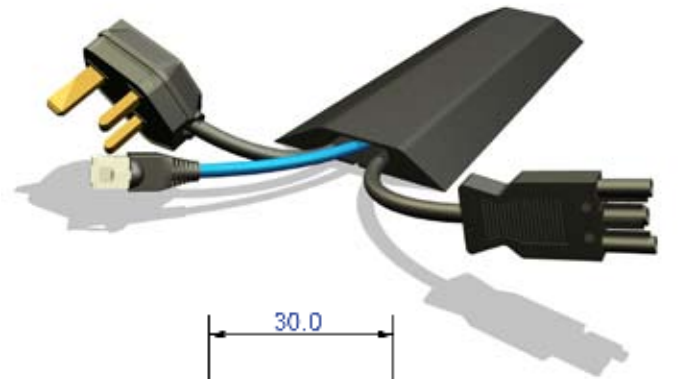

# cable trunking

THREE COMPARTMENT dual rigidity trunking allowing easy installation of cabling by 'wiping in' through the soft plastic covers.

Provides the necessary segregation of power and data/telecom cables required by BS6396.

Self-adhesive backing for attaching to smooth surfaces. May also be screw mounted for additional security.

Available in lengths up to 3.2m. cut lengths available to order

Colour black

Office Electrics CABLE PROTECTION will accommodate cables of many types offering a sturdy defence against shoes. Simply "snap open" the base of the profile, insert the cables and lay in position on the floor