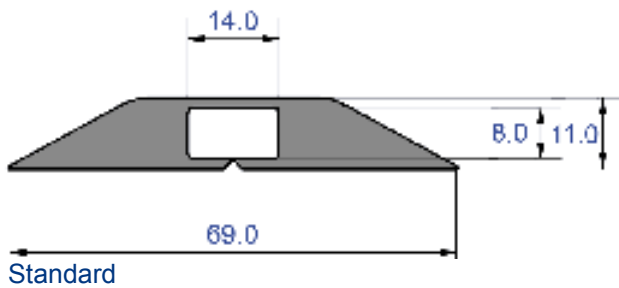

# cable trunking

THREE COMPARTMENT dual rigidity trunking allowing easy installation of cabling by 'wiping in' through the soft plastic covers.

Provides the necessary segregation of power and data/telecom cables required by BS6396.

Self-adhesive backing for attaching to smooth surfaces. May also be screw mounted for additional security.

Available in lengths up to 3.2m. cut lengths available to order

Colour black

Office Electrics CABLE PROTECTION will accommodate cables of many types offering a sturdy defence against shoes. Simply "snap open" the base of the profile, insert the cables and lay in position on the floor

Available in two sizes see below