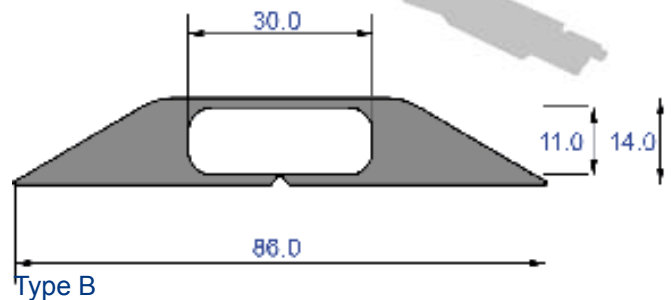

# cable trunking

THREE COMPARTMENT dual rigidity trunking allowing easy installation of cabling by 'wiping in' through the soft plastic covers.

Provides the necessary segregation of power and data/telecom cables required by BS6396.

Self-adhesive backing for attaching to smooth surfaces. May also be screw mounted for additional security.

Available in lengths up to 3.2m. cut lengths available to order

Colour black

Office Electrics CABLE PROTECTION will accommodate cables of many types offering a sturdy defence against shoes. Simply "snap open" the base of the profile, insert the cables and lay in position on the floor

Available in two sizes see below