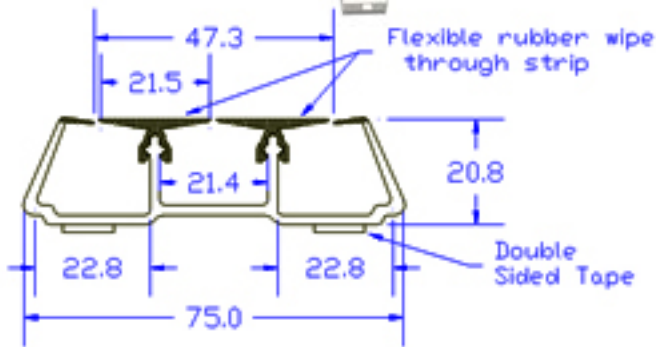

# cable trunking

THREE COMPARTMENT dual rigidity trunking allowing easy installation of cabling by 'wiping in' through the soft plastic covers.

Provides the necessary segregation of power and data/telecom cables required by BS6396.

Self-adhesive backing for attaching to smooth surfaces. May also be screw mounted for additional security.

Available in lengths up to 3.2m. cut lengths available to order

Colour black

Office Electrics CABLE PROTECTION will accommodate cables of many types offering a sturdy defence against shoes. Simply "snap open" the base of the profile, insert the cables and lay in position on the floor

Available in two sizes see below