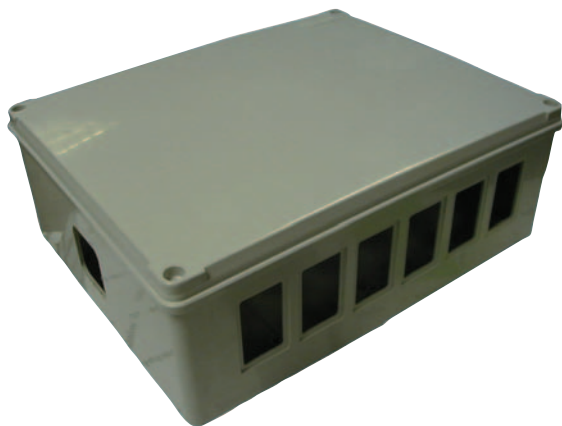

PISA Designed to provide power and data facilities to clustered workstations from a central point.

Port

Complementing and based on **Prism**, **Port** is designed to allow easy access to under desk power and data cables and connections. This is ideal where a 'permanent' cable installation needs to be easily reached for servicing and expansion.

Port may also be used as a blank to replace a relocated **Prism** or to allow for future **Prism** installations.

DataBox

An elegant solution for networking applications, **DataBox** is constructed in the same alloy extrusion as **PowerBox** therefore complementing the power modules.

A four aperture fascia allows high densities of 6c outlets. Extending the length of the extrusion allows networking connector bars to be created.

Earthing

Earth leads can be supplied with lengths and terminations to suit any application. Earthing kits to include all nuts, screws and washers can be packaged to specification. If help is required with developing earthing kits, to enable compliance with BS6396 **Office Electrics**' technical staff will be pleased to advise.