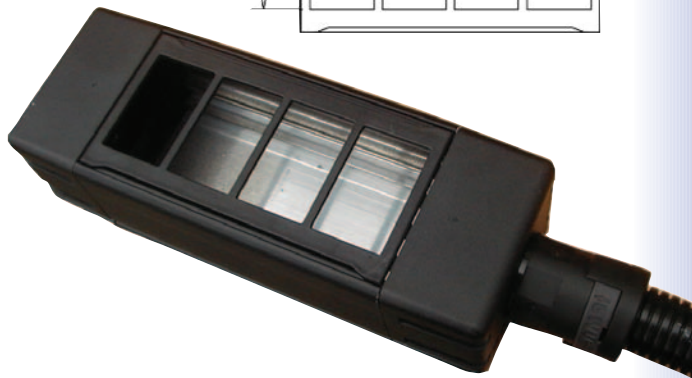

PISA Designed to provide power and data facilities to clustered workstations from a central point.

Port

Complementing and based on **Prism**, **Port** is designed to allow easy access to under desk power and data cables and connections. This is ideal where a 'permanent' cable installation needs to be easily reached for servicing and expansion.

Port may also be used as a blank to replace a relocated **Prism** or to allow for future **Prism** installations.

DataBox

An elegant solution for networking applications, **DataBox** is constructed in the same alloy extrusion as **PowerBox** therefore complementing the power modules.

A four aperture fascia allows high densities of 6c outlets. Extending the length of the extrusion allows networking connector bars to be created.

Earthing

Earth leads can be supplied with lengths and terminations to suit any application. Earthing kits to include all nuts, screws and washers can be packaged to specification. If help is required with developing earthing kits, to enable compliance with BS6396 **Office Electrics**' technical staff will be pleased to advise.