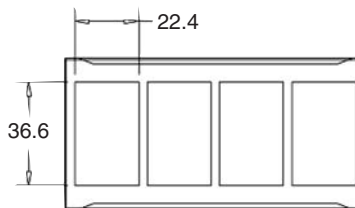

PISA Designed to provide power and data facilities to clustered workstations from a central point.

Port

Complementing and based on **Prism**, **Port** is designed to allow easy access to under desk power and data cables and connections. This is ideal where a 'permanent' cable installation needs to be easily reached for servicing and expansion.

Port may also be used as a blank to replace a relocated **Prism** or to allow for future **Prism** installations.

DataBox

An elegant solution for networking applications, **DataBox** is constructed in the same alloy extrusion as **PowerBox** therefore complementing the power modules.

A four aperture fascia allows high densities of 6c outlets. Extending the length of the extrusion allows networking connector bars to be created.

Earthing

Earth leads can be supplied with lengths and terminations to suit any application. Earthing kits to include all nuts, screws and washers can be packaged to specification. If help is required with developing earthing kits, to enable compliance with BS6396 **Office Electrics**' technical staff will be pleased to advise.

office electrics

1 Calder Point, Monckton Road Industrial Estate,
Wakefield, West Yorkshire, WF2 7AL

Tel: +44 (0) 1924 367255 Fax: +44 (0) 1924 290652

Email: sales@office-electrics.co.uk www.office-electrics.com